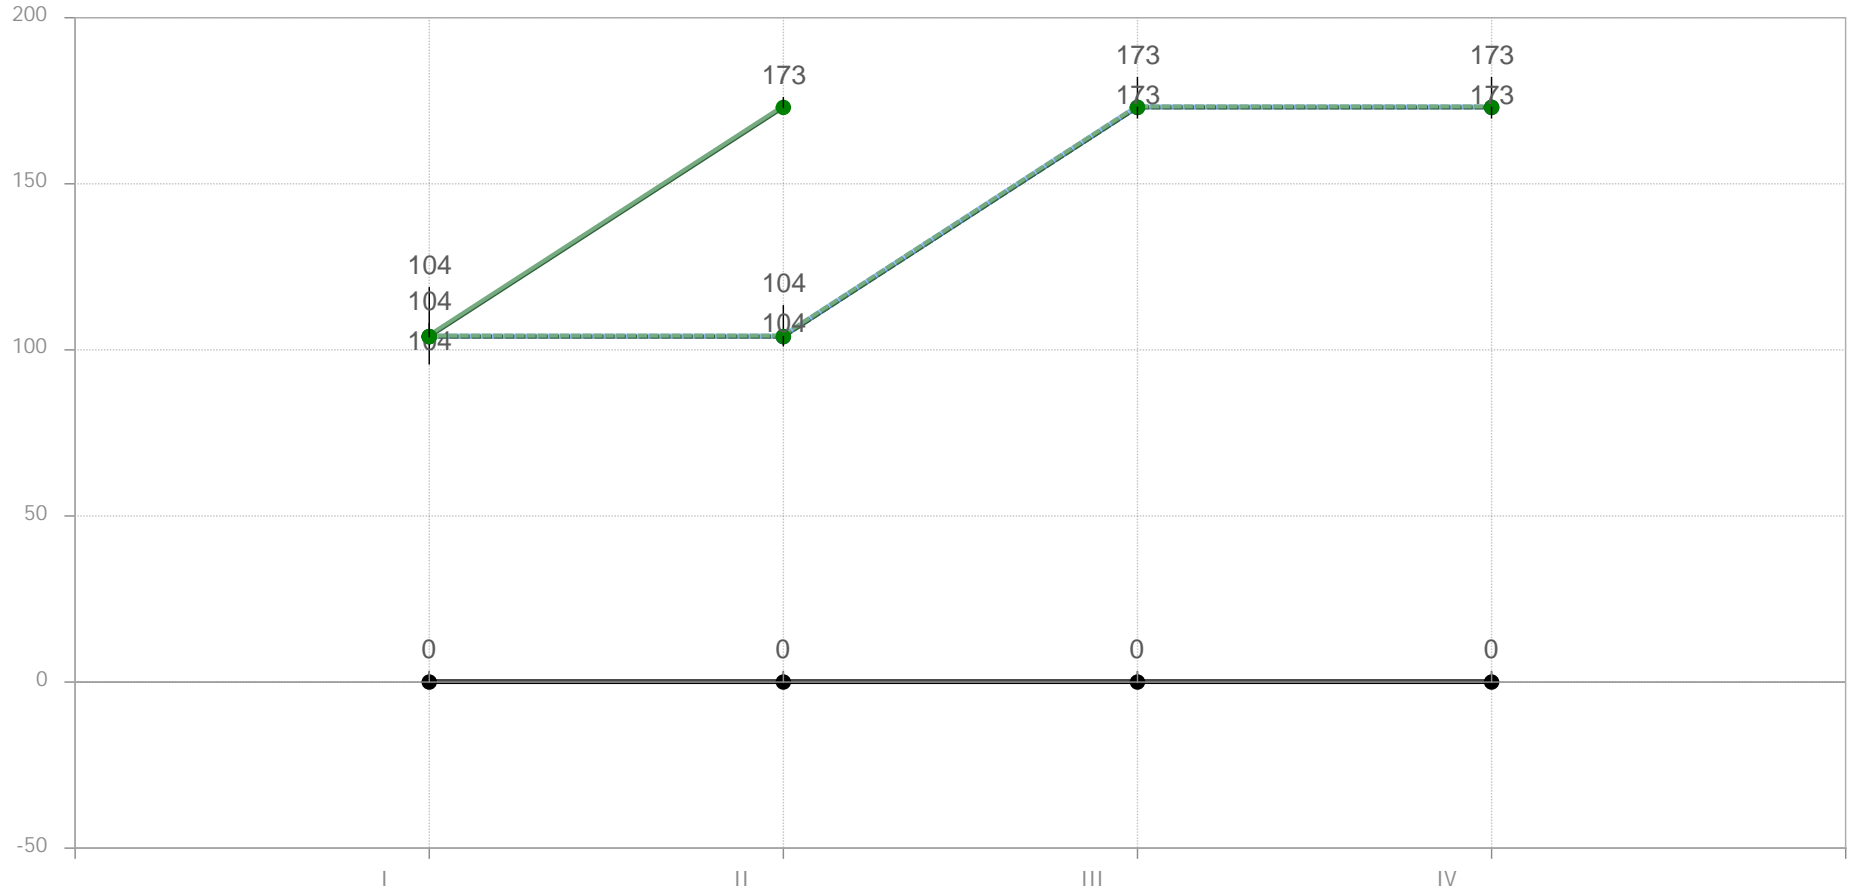

.7.

—●—

—●—

- - ● - -

—●—

,

,

(( ) ,)