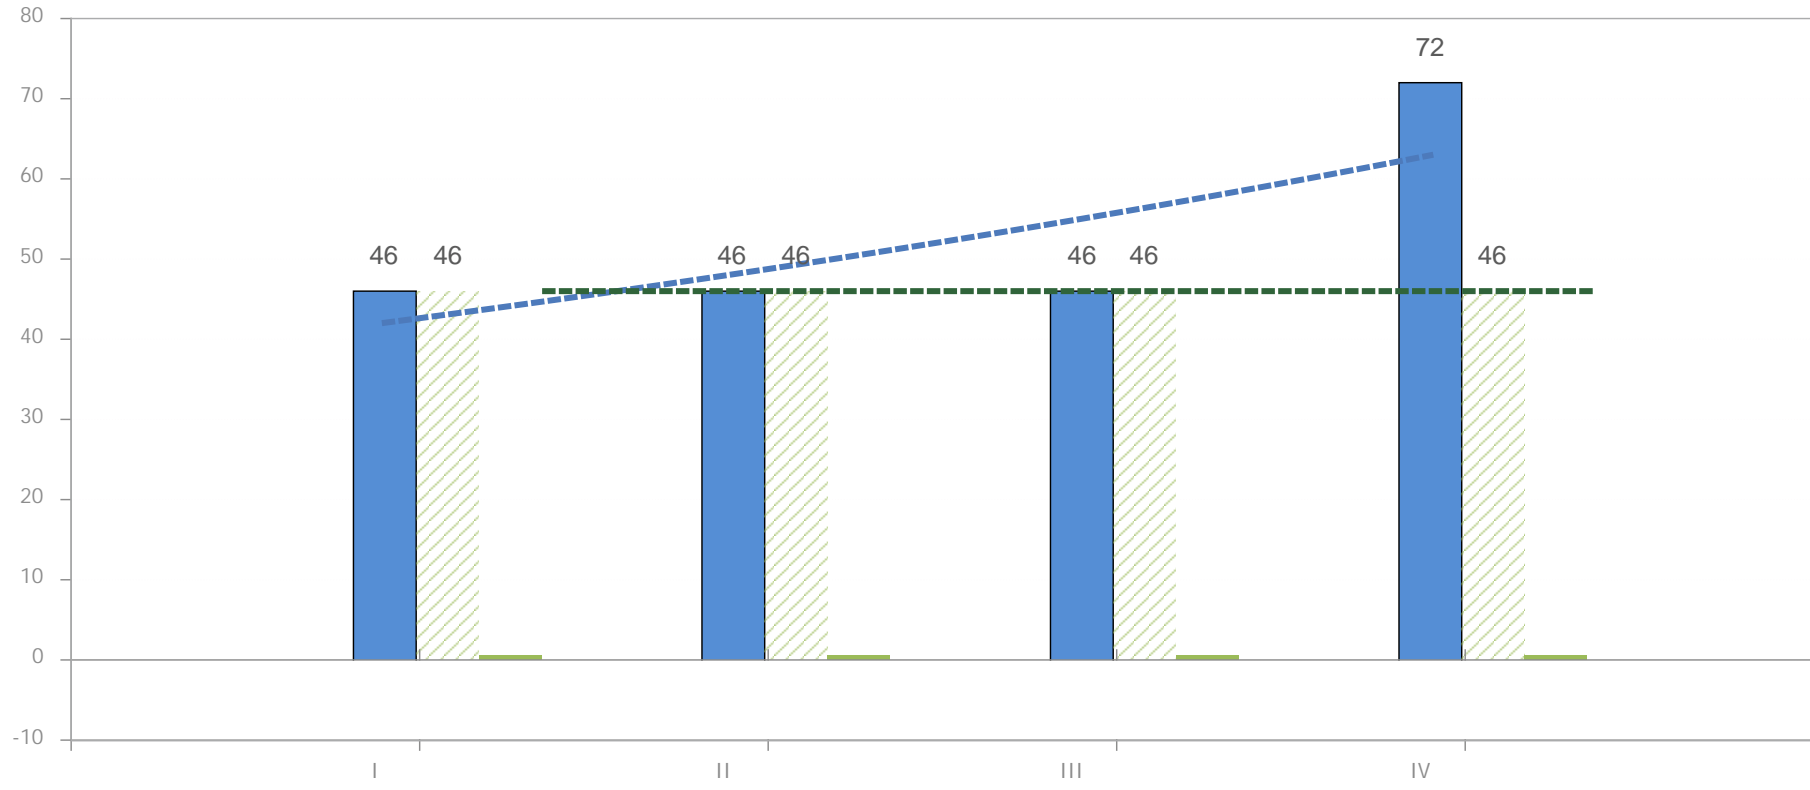

,

Legend symbols:

- White box
- Green box
- Blue box
- Hatched box
- Blue dashed line
- Green dashed line
- ( )
- ( )

.2.

, ' , " , ( ( ) ) ,

.5.

( )

, ( )